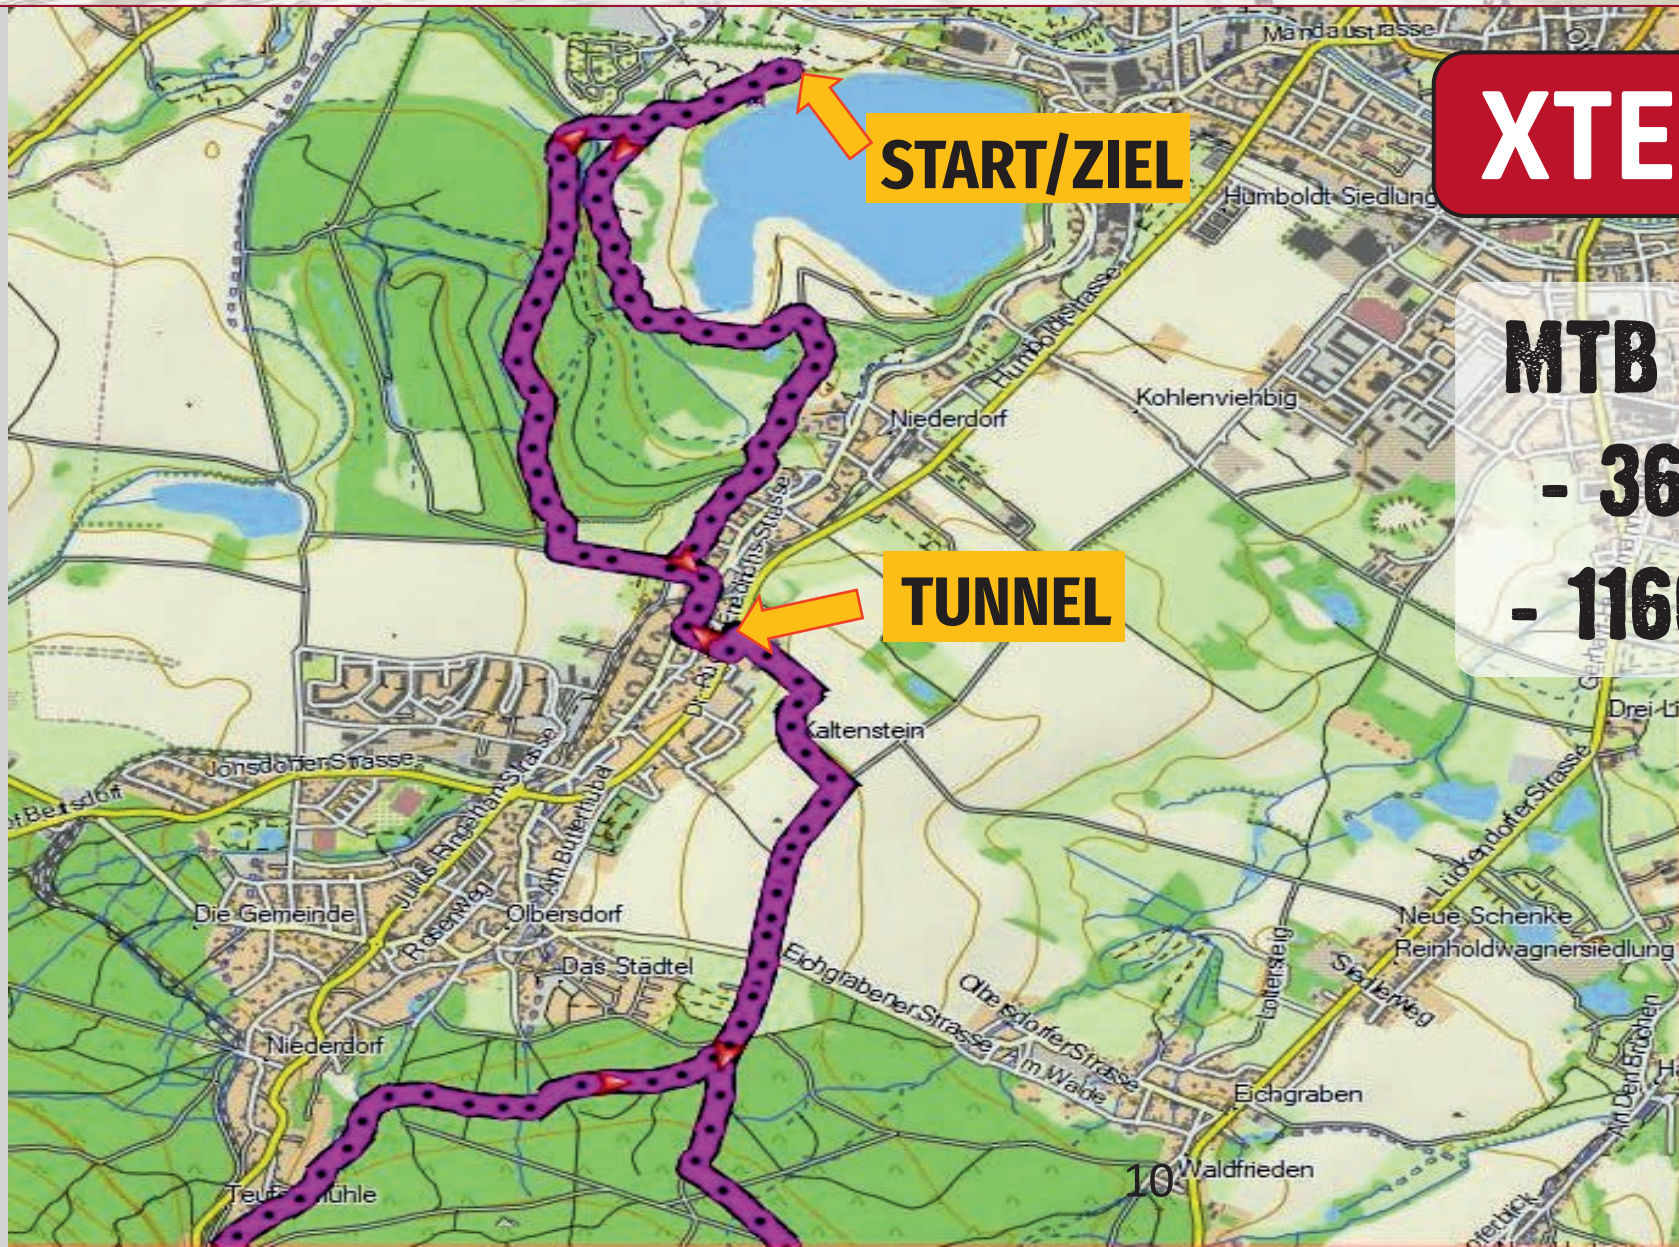

XTERRA

MTB TRAIL
- 36KM -
- 1160HM -