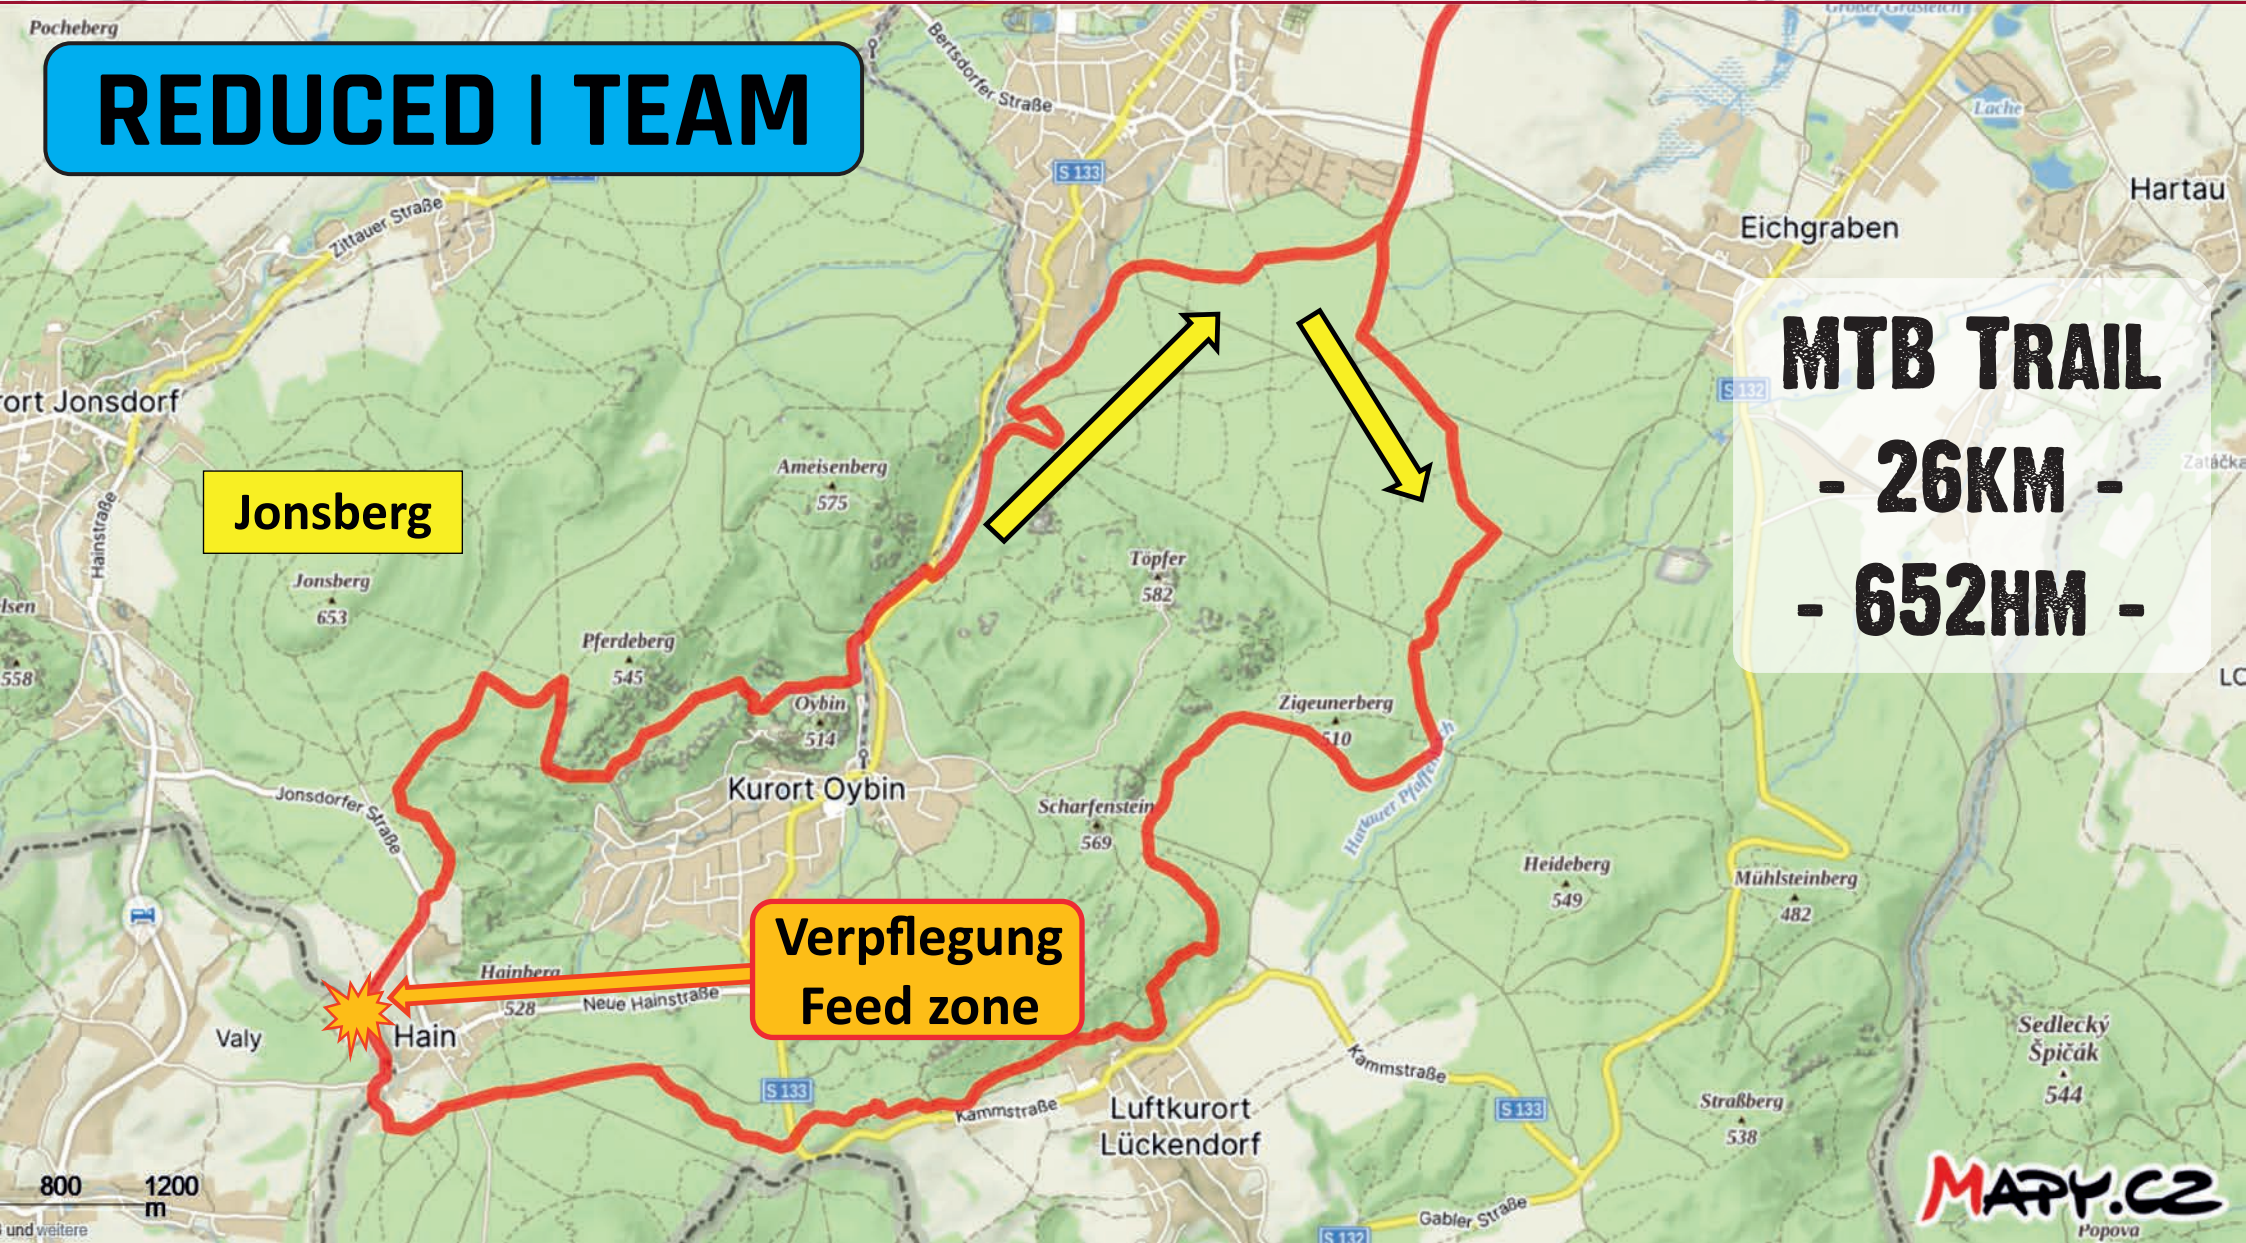

GERMANY

REDUCED | TEAM

SCHWIMMEN
- 750M -

EINSCHWIMMEN
WARM UP SWIM

Zu Wechselzone
To transion area

GERMANY

REDUCED | TEAM

MTB TRAIL
- 26KM -
- 652HM -