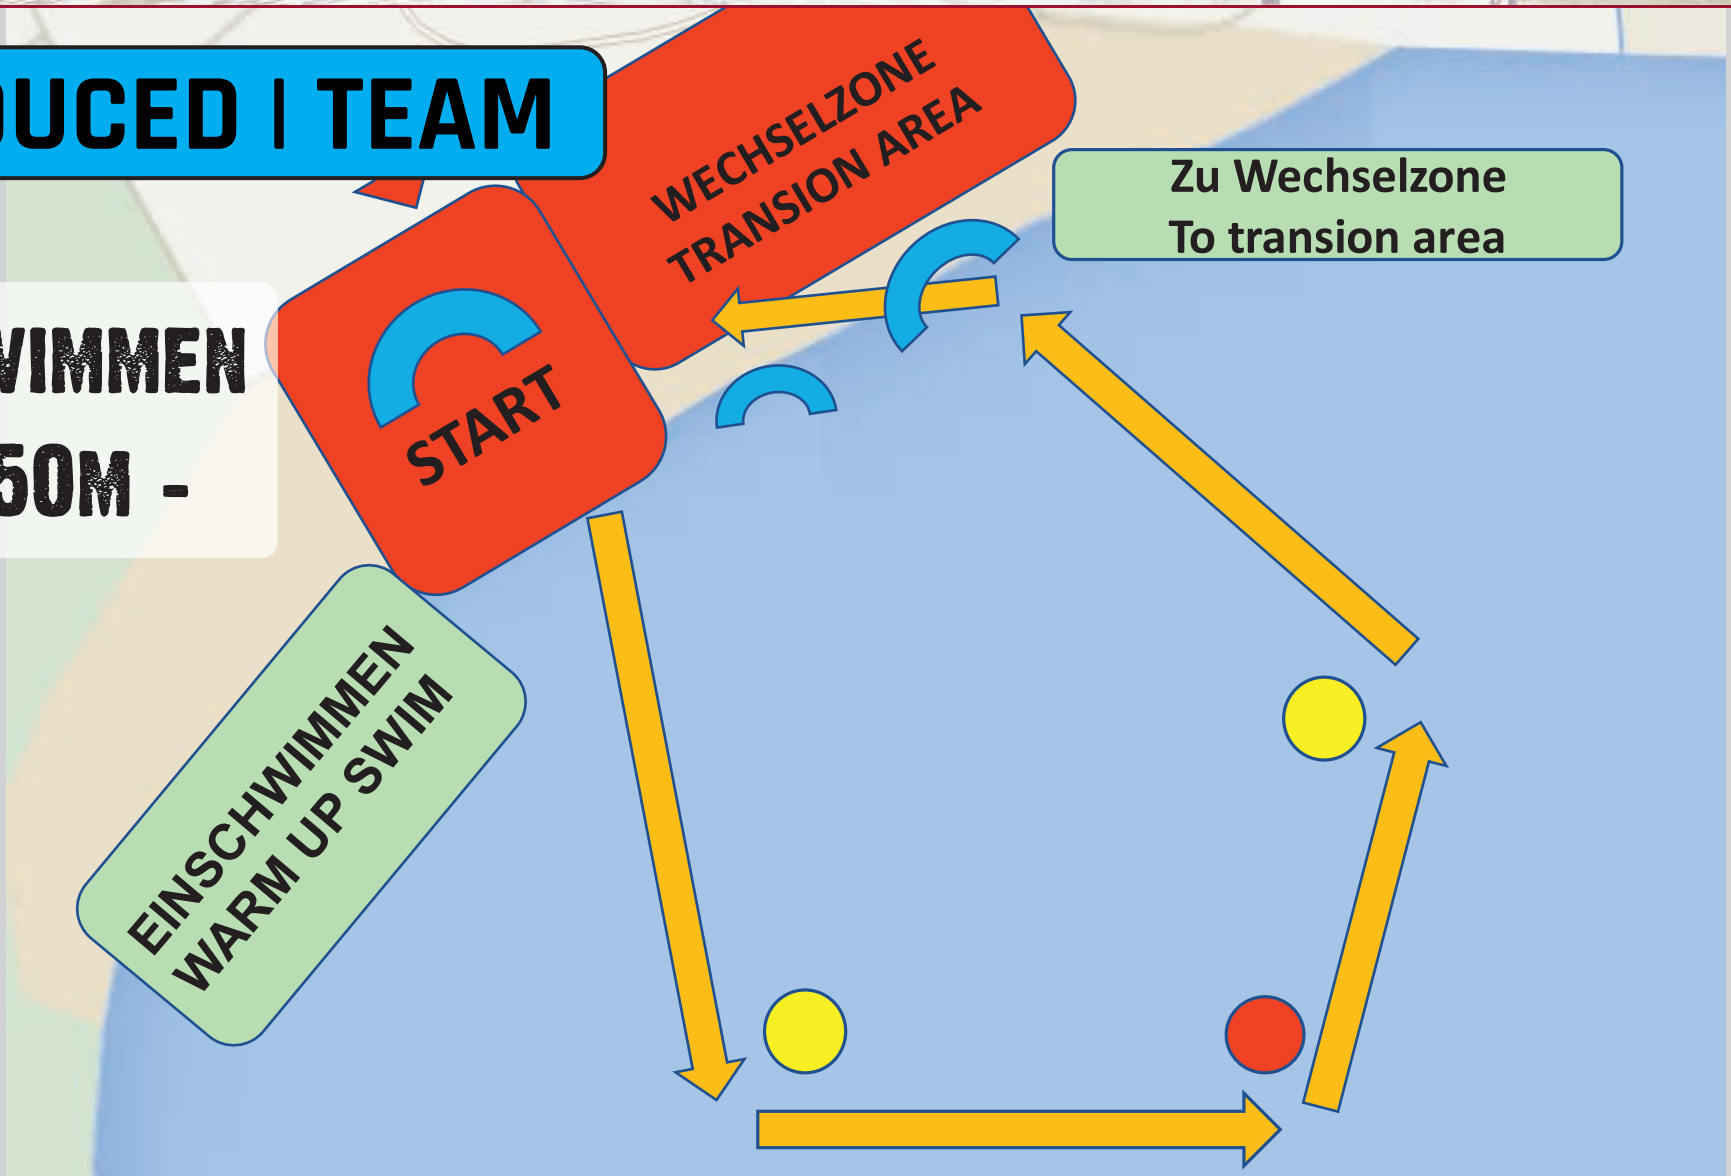

GERMANY

REDUCED | TEAM

SCHWIMMEN
- 750M -

EINSCHWIMMEN
WARM UP SWIM

Zu Wechselzone
To transion area

GERMANY

REDUCED | TEAM

MTB TRAIL
- 26KM -
- 652HM -