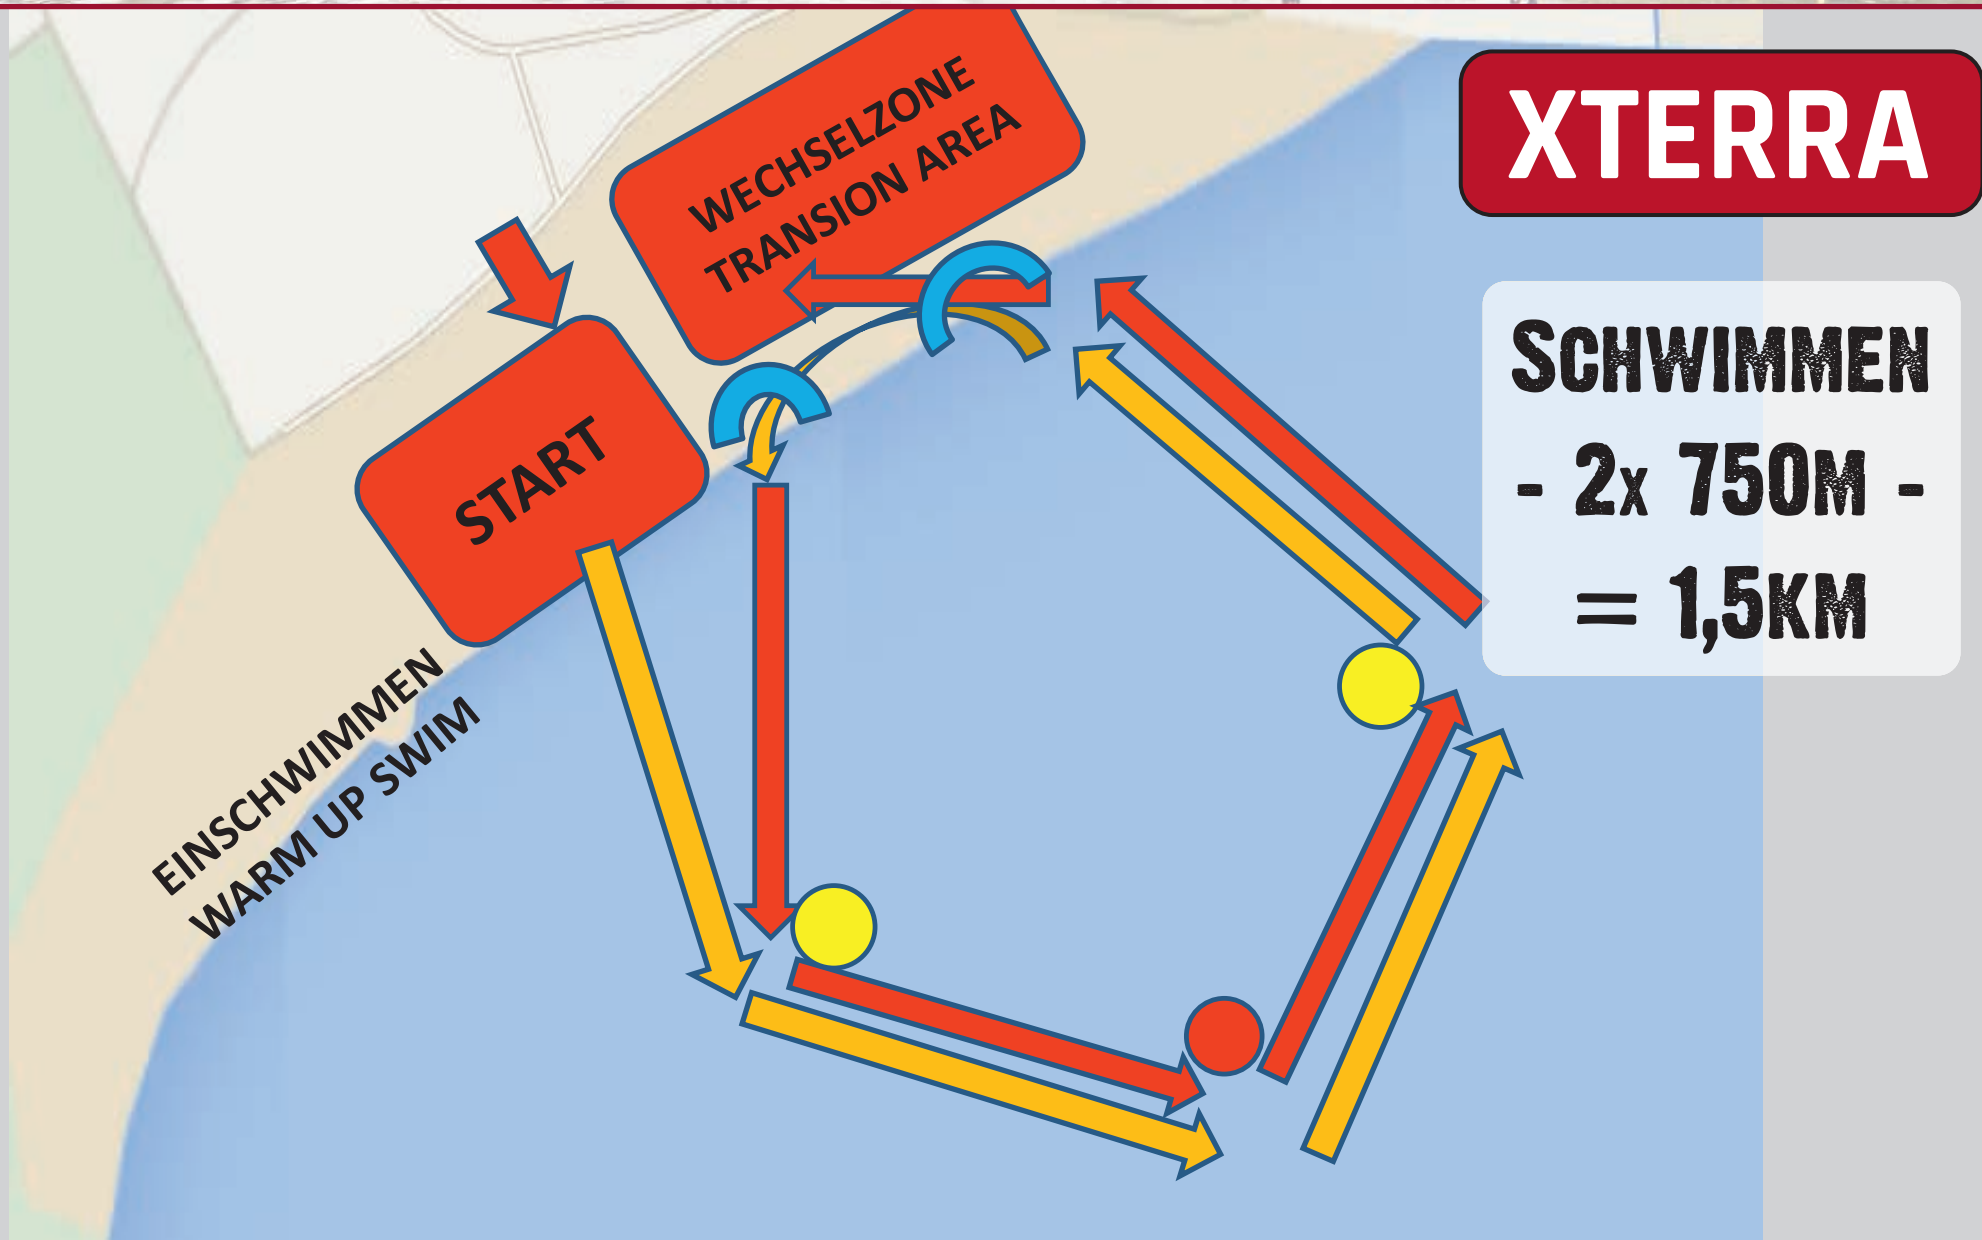

DTU
Deutsche
Triathlon Union

**DEUTSCHE
MEISTERSCHAFTEN**
2023
CROSSTRIATHLON

GERMANY