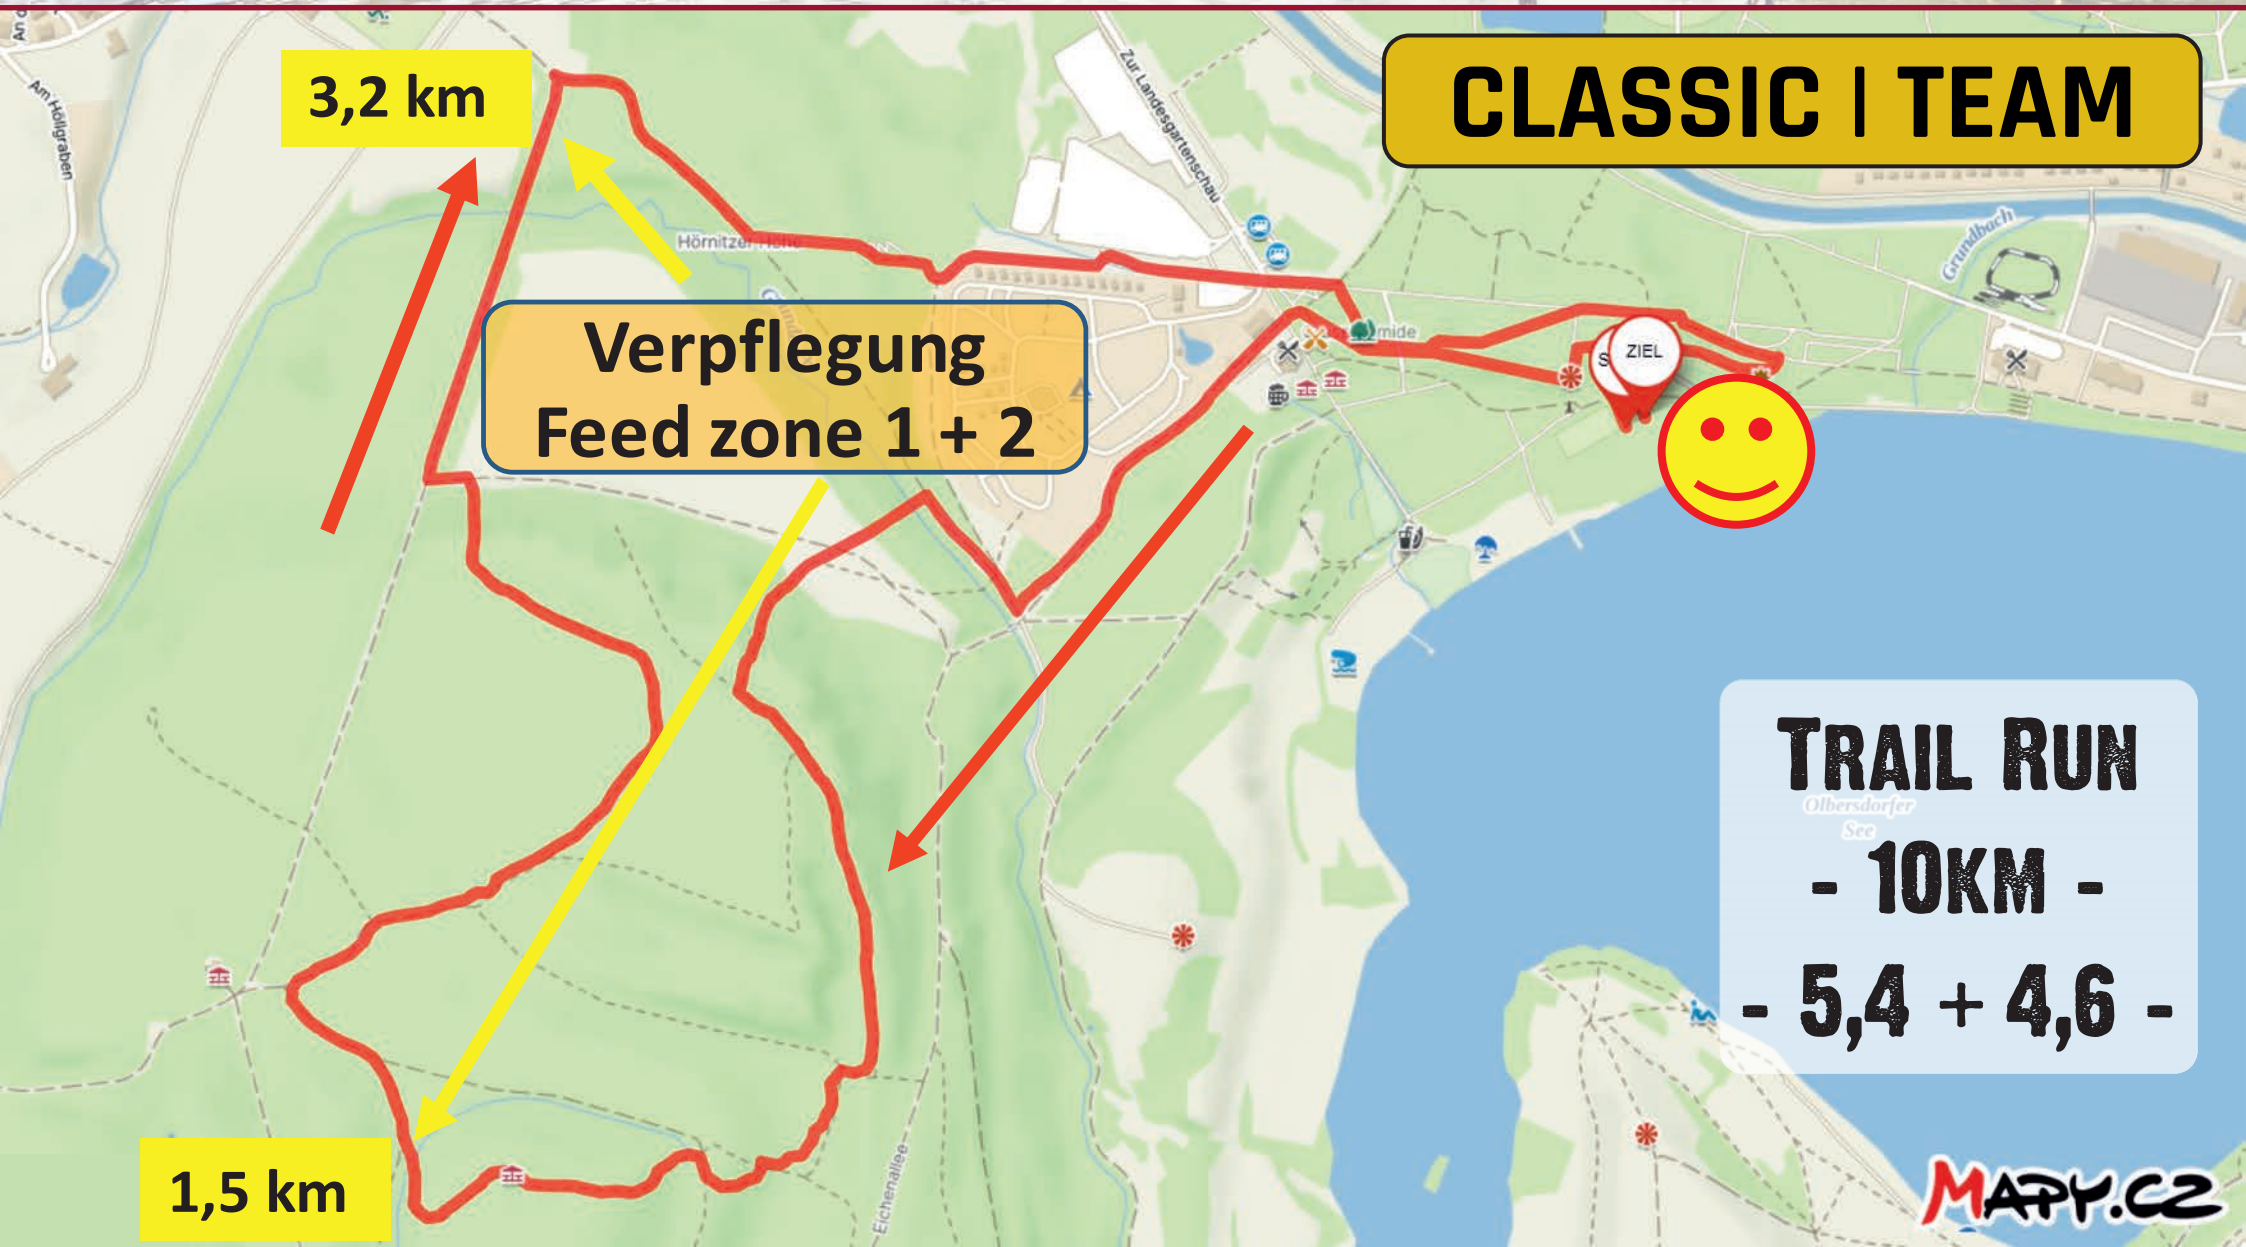

CLASSIC | TEAM

TRAIL RUN
Obersdorfer See
- 10KM -
- 5,4 + 4,6 -

1,5 km

3,2 km

**Verpflegung
Feed zone 1 + 2**

GERMANY

REDUCED | TEAM

CHECK-IN SCHWIMMEN **12:00 - 12:20** CHECK-IN SWIMMING