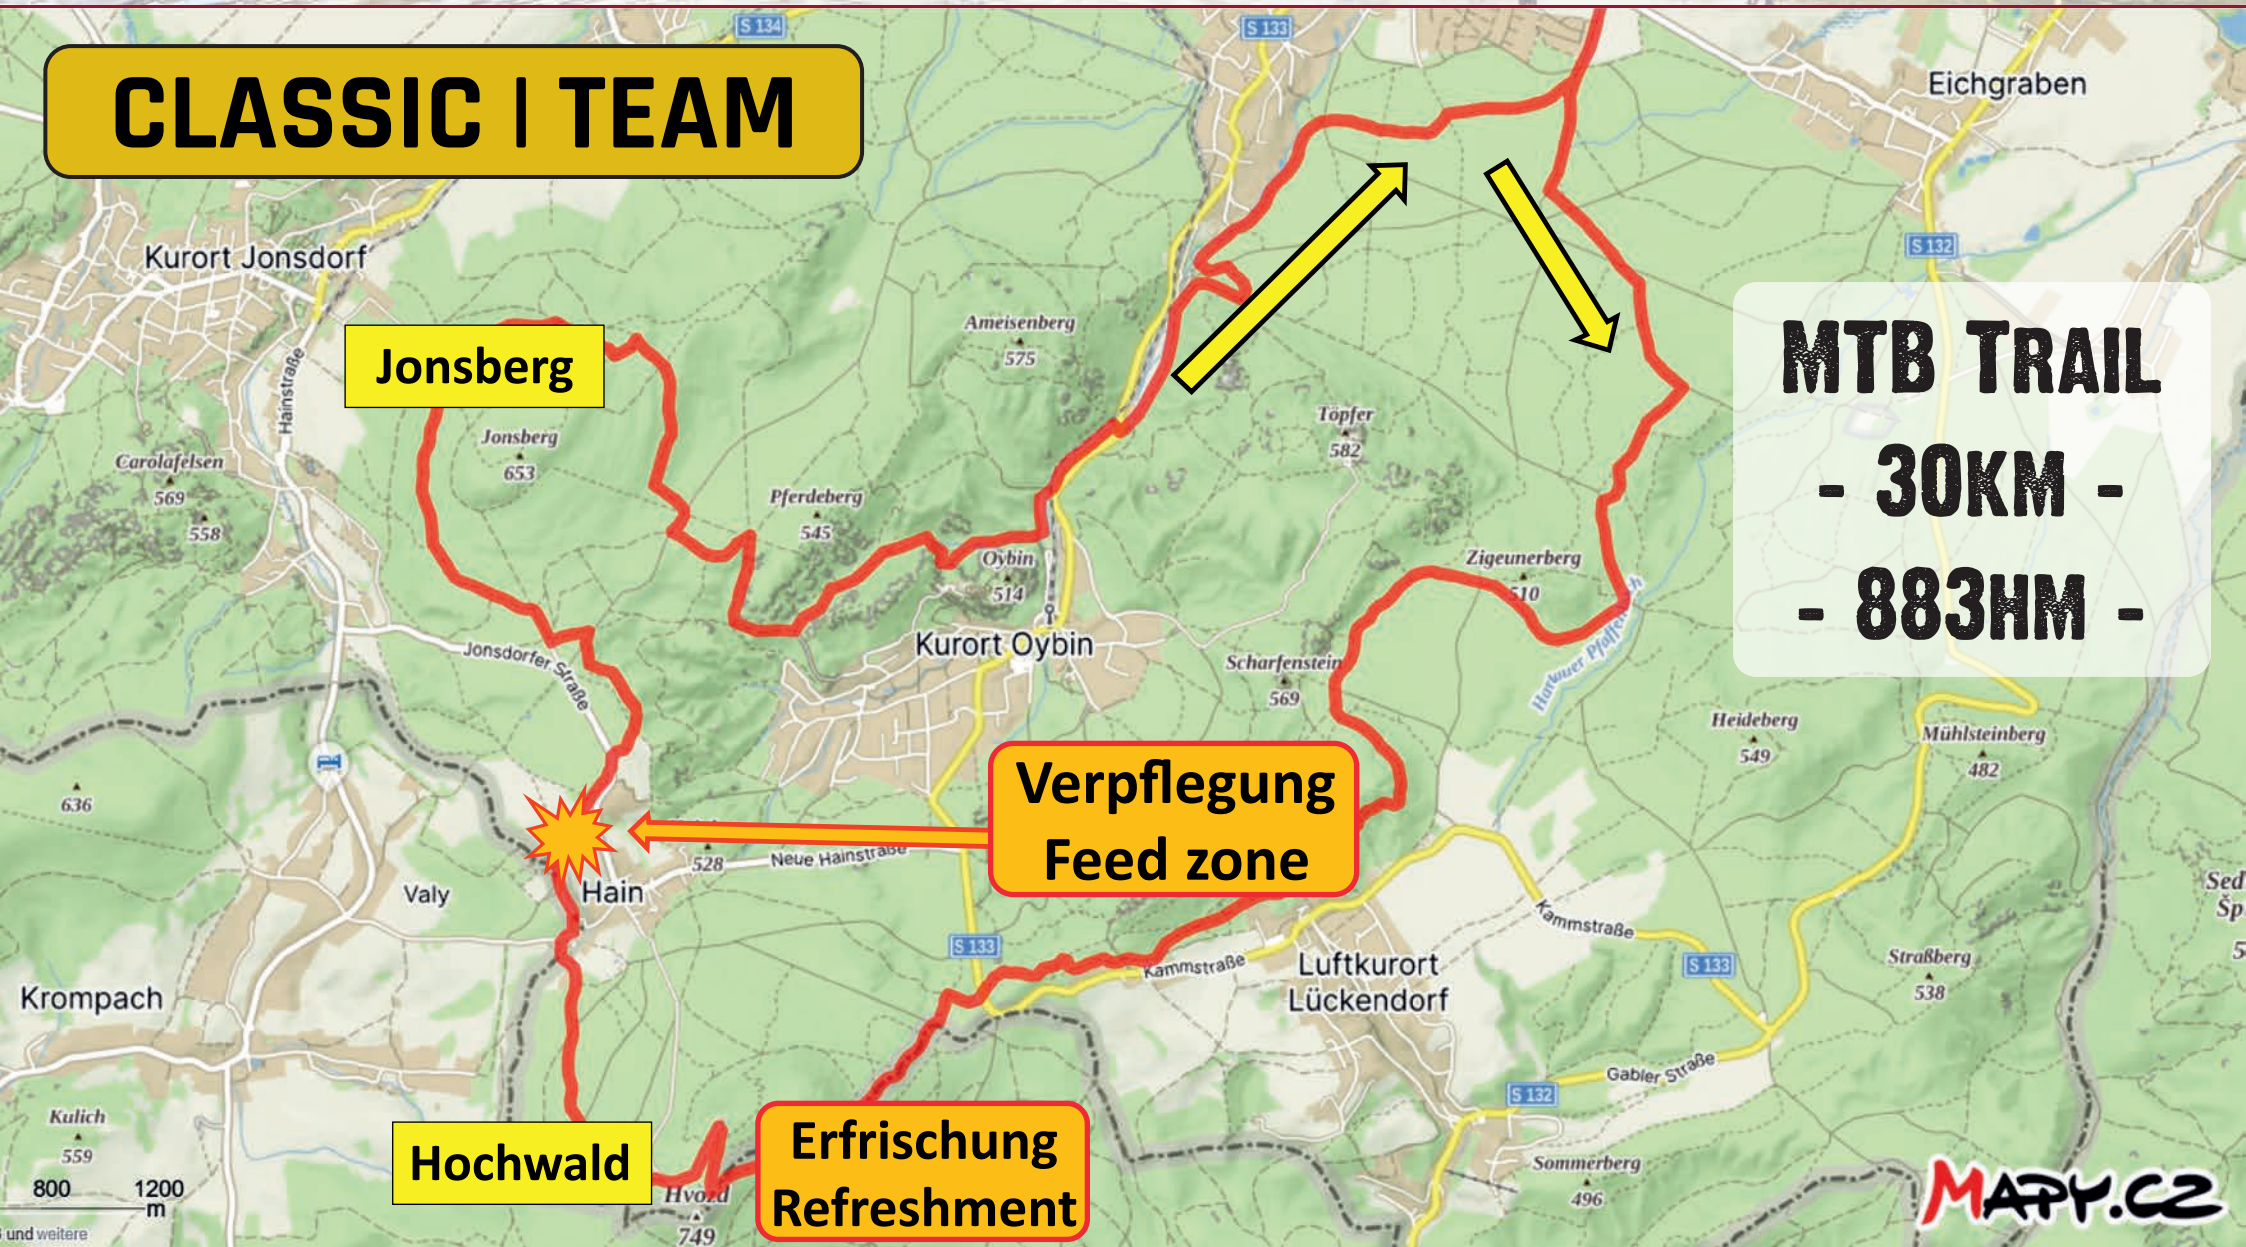

GERMANY

CLASSIC | TEAM

START/ZIEL

TUNNEL

GERMANY

CLASSIC | TEAM

Jonsberg

MTB TRAIL
- 30KM -
- 883HM -