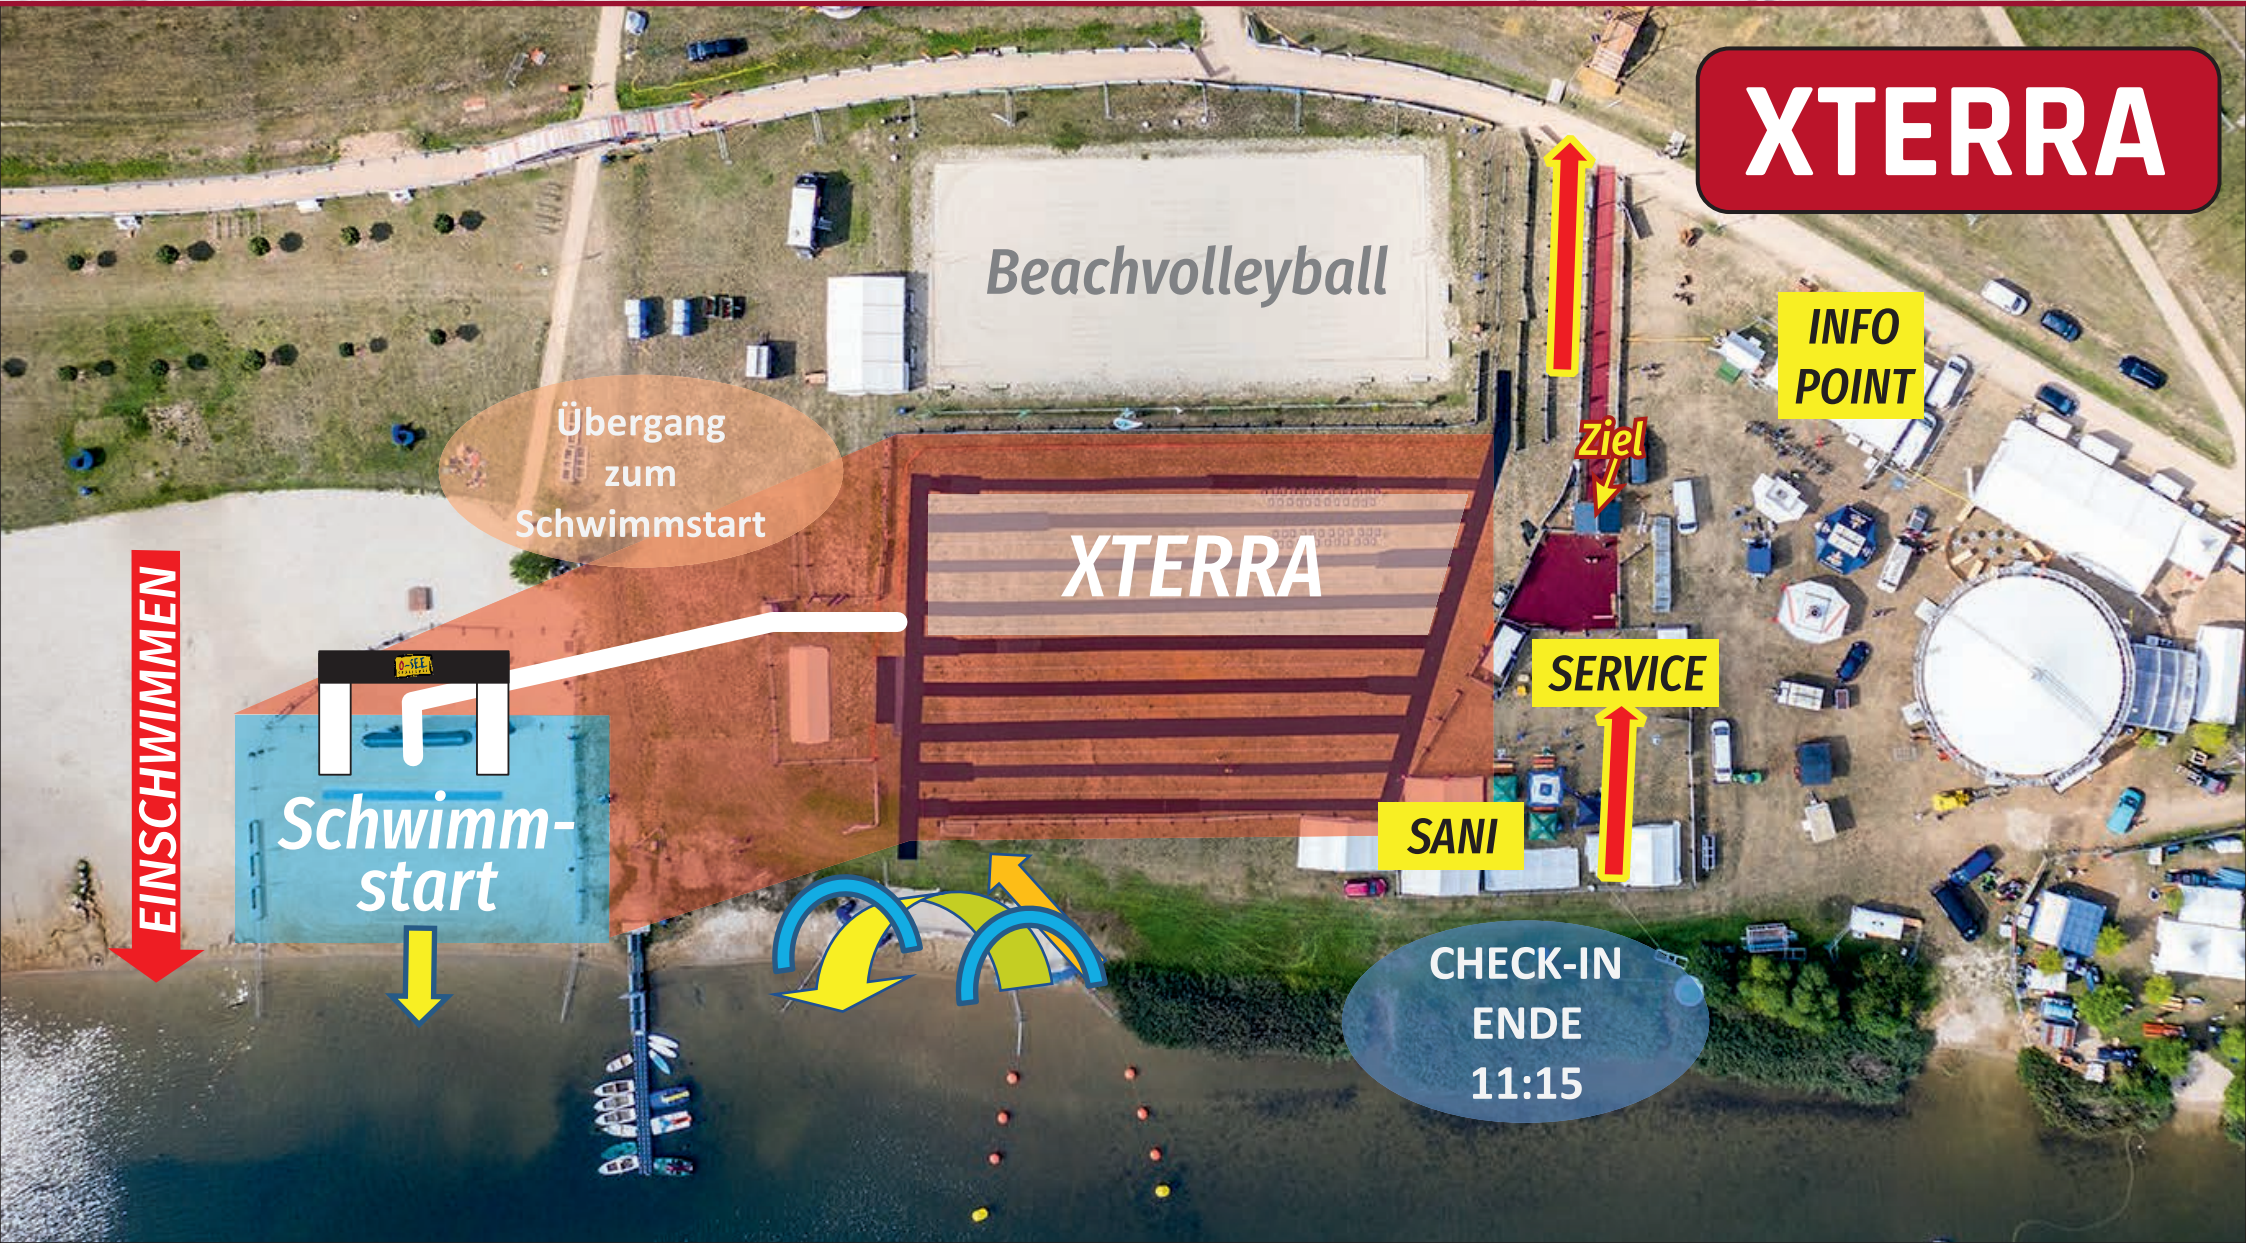

DTU Deutsche Triathlon Union

DEUTSCHE MEISTERSCHAFTEN
2023
CROSSTRIATHLON

GERMANY