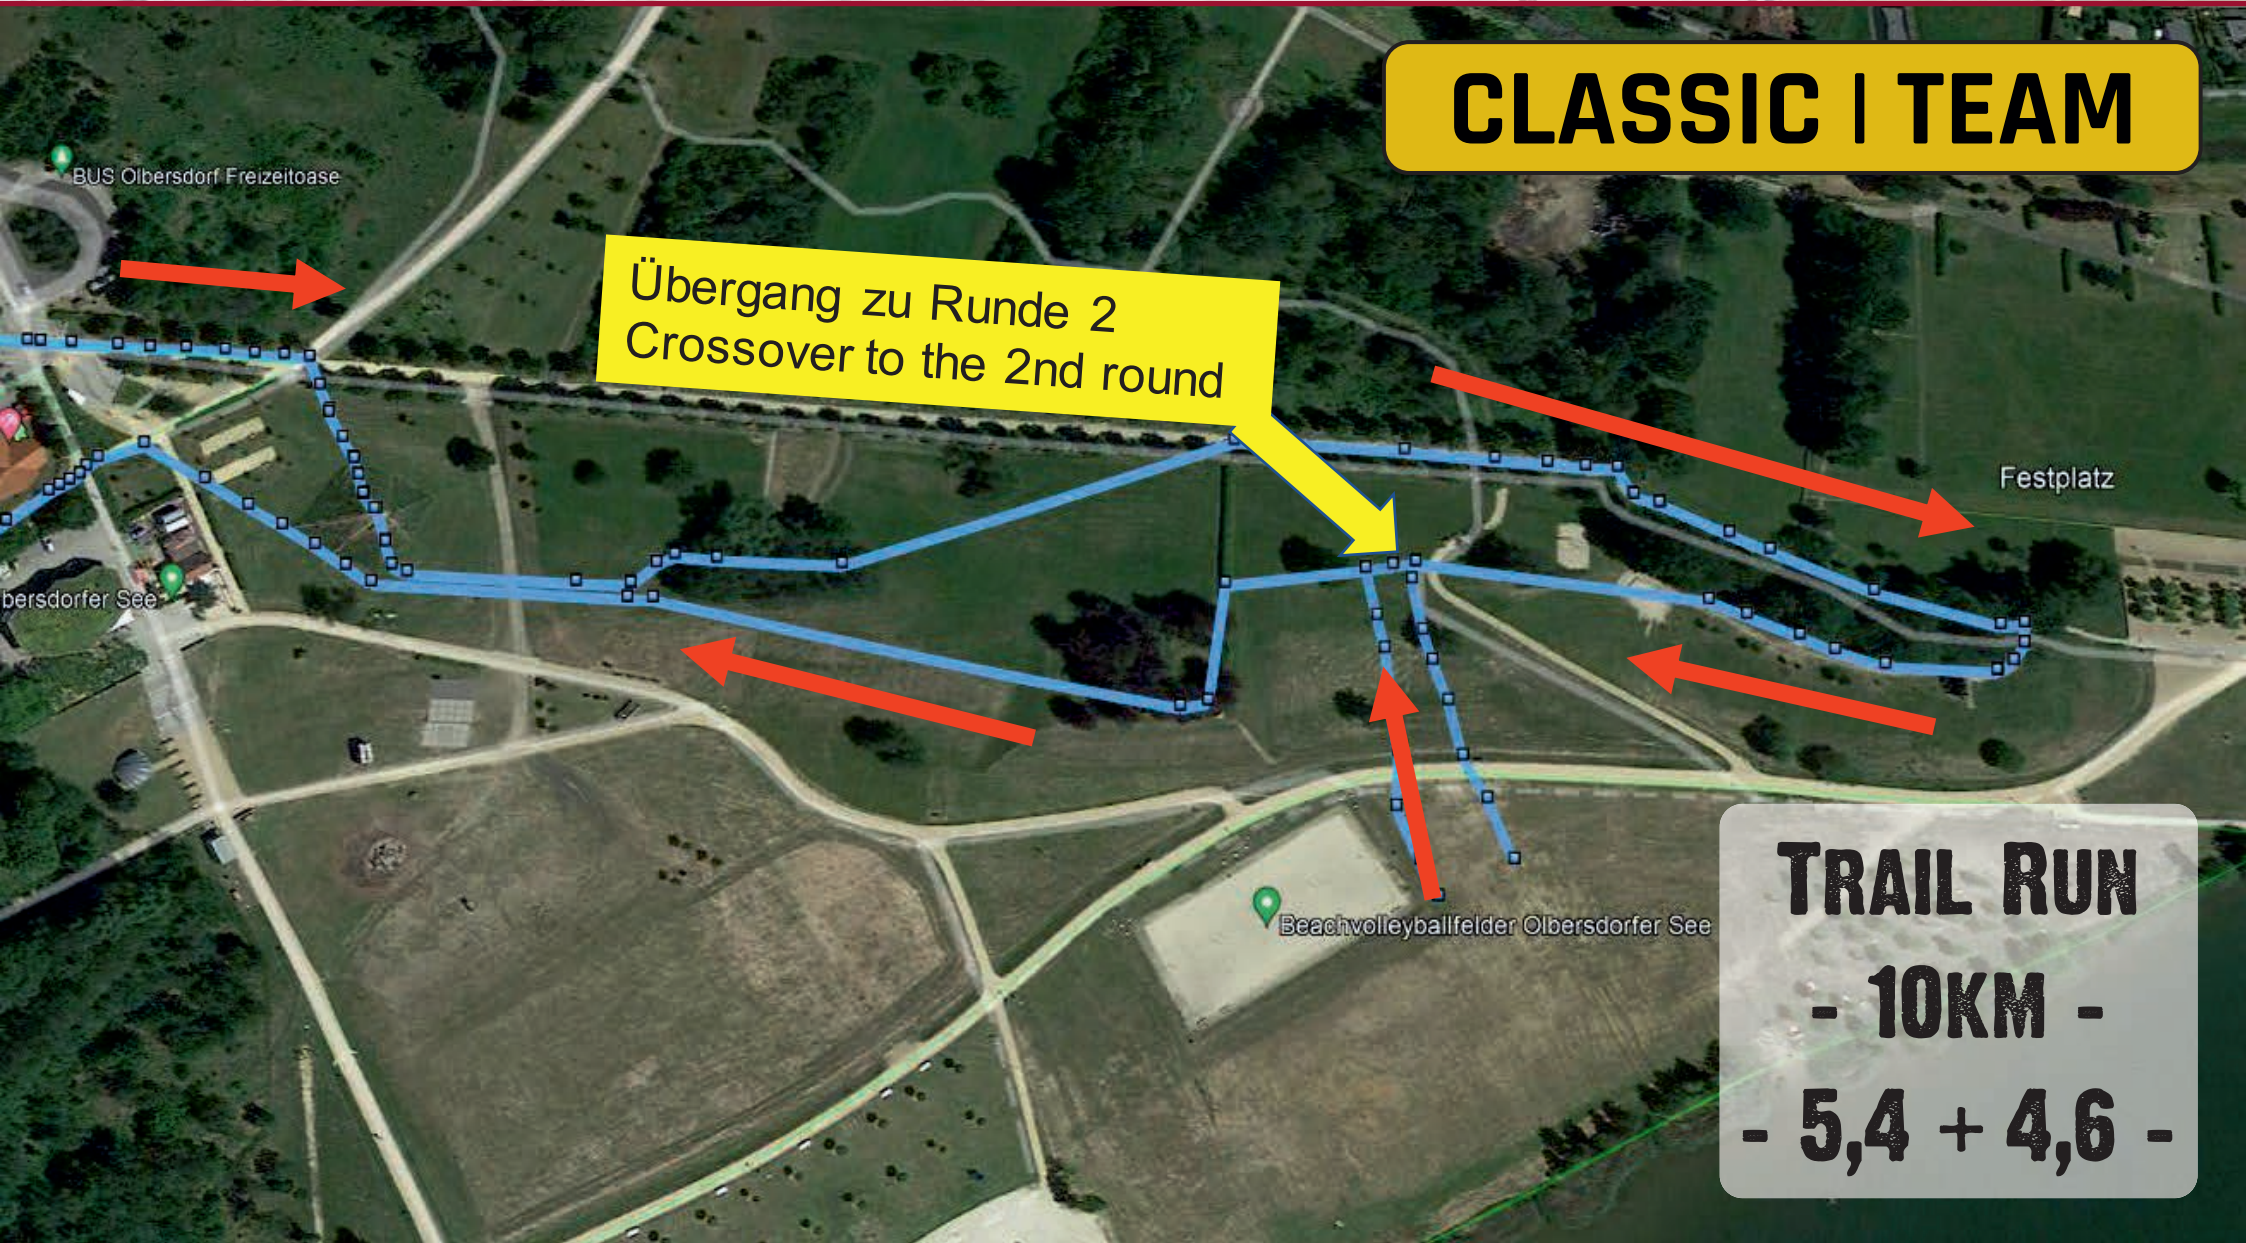

CLASSIC | TEAM

TRAIL RUN
- 10KM -
- 5,4 + 4,6 -